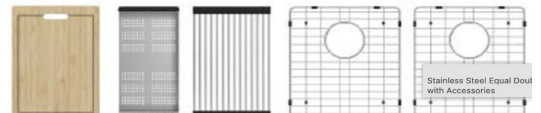

Additional Stainless Kitchen Sinks

3219 Black Stainless

Dimensions: Bowl Depth: 10"

Outside: 32" x 19"

3118R Single Bowl

Dimensions: Bowl Depth: 9"

Outside: 31" x 18"

3118R 50/50

Dimensions: Bowl Depth: 9"

Outside: 31" x 18"

3118R 60/40

Dimensions: Bowl Depth: 9"

Outside: 31" x 20"

Workstation Single Bowl

Dimensions: Bowl Depth: 10"

Outside: 32" x 19-1/8"

Workstation 50/50

Dimensions: Bowl Depth: 10"

Outside: 32" x 19-1/8"

Small Kitchen Sinks & Bar Sinks

2317 Medium Single

Dimensions: Bowl Depth: 9"

Outside: 23-3/8" x
17-3/4"

2318R Medium Single