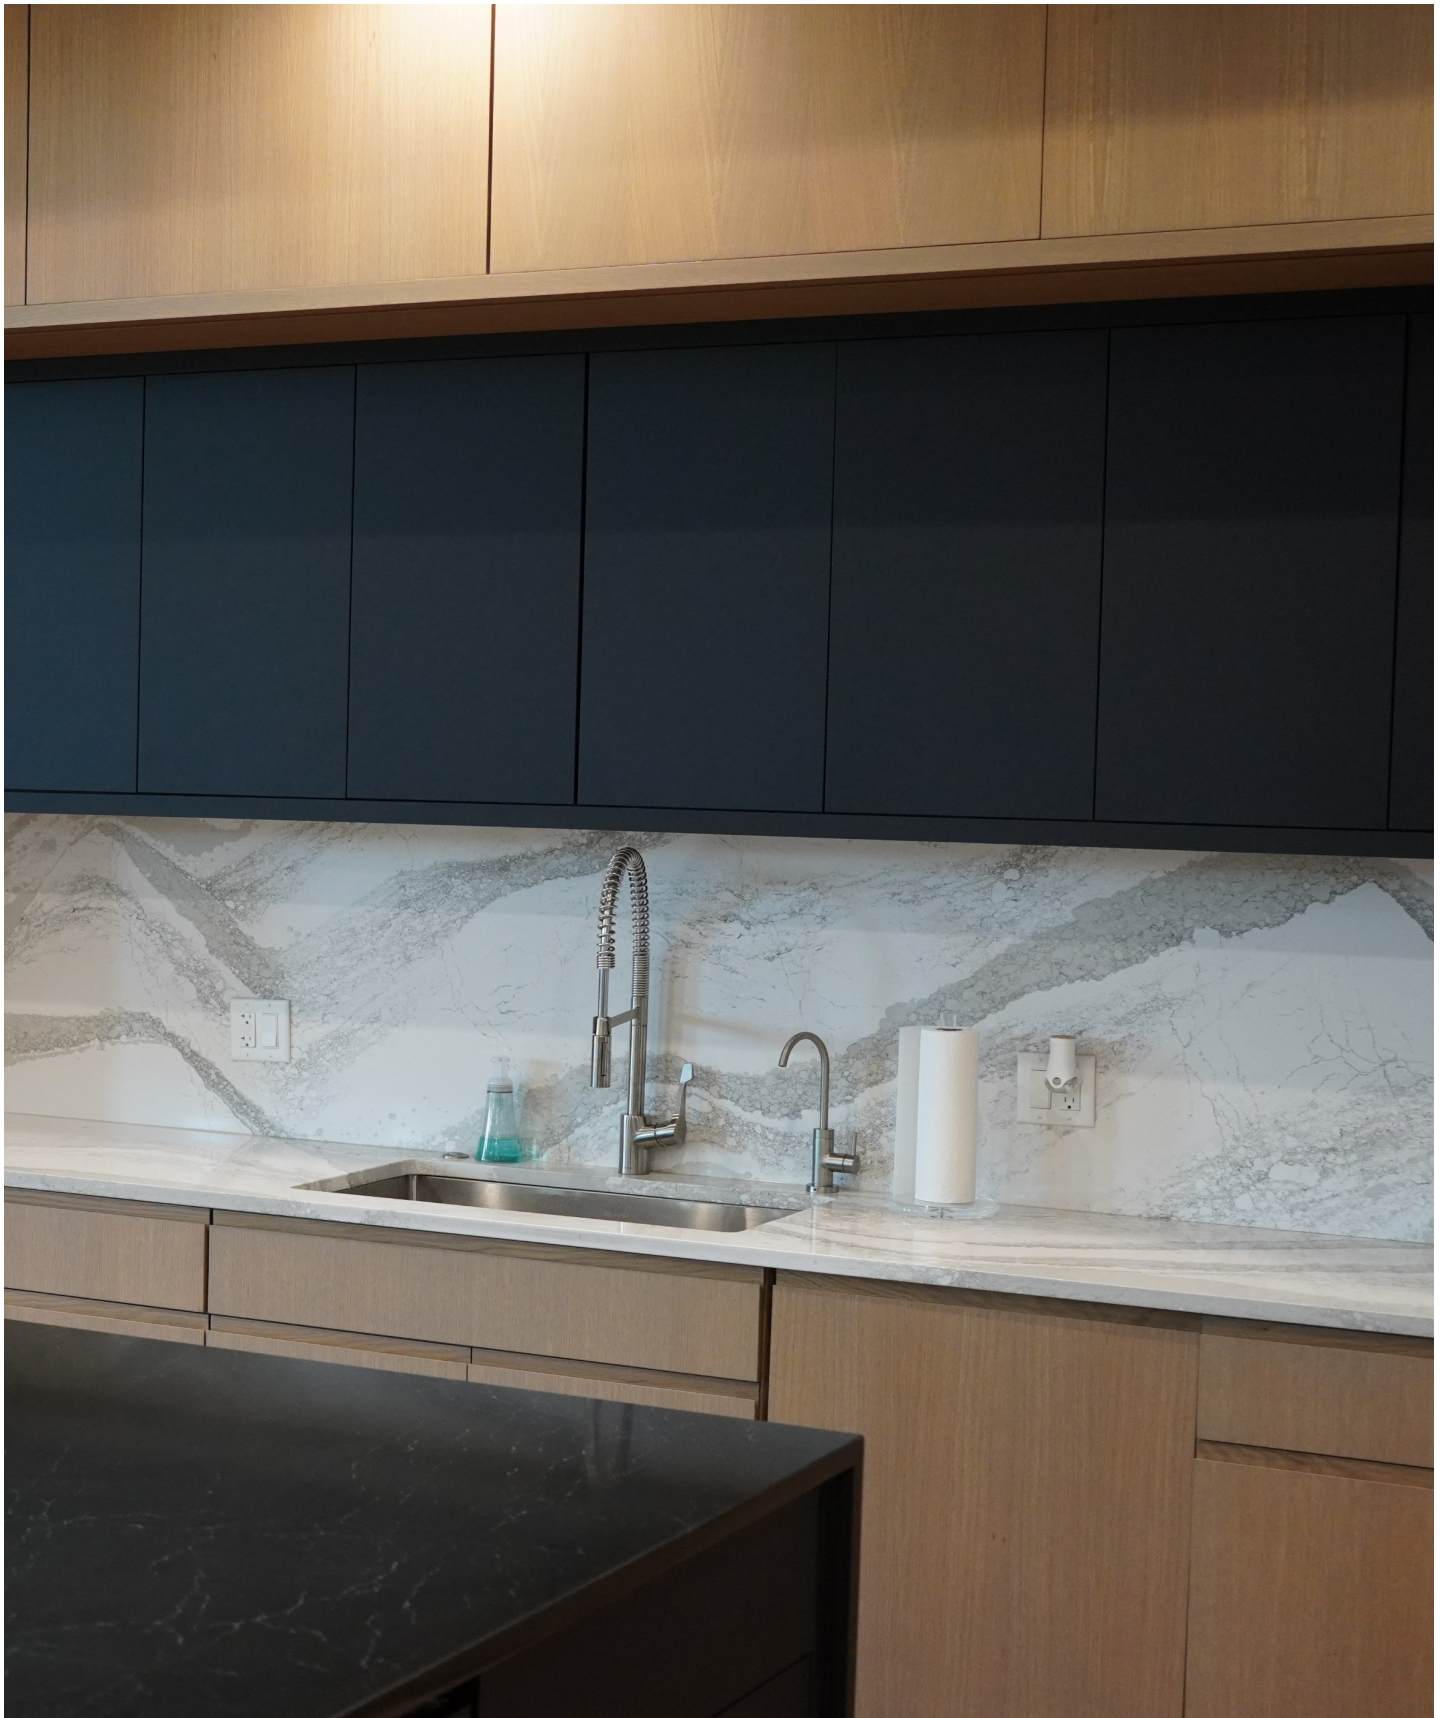

**SUMMIT
STONEWORKS**

**Sink
Catalog**

Kitchen & Bar Sinks

Stainless Kitchen Sinks

3018UM18

Dimensions:

Bowl Depth: 9"

Outside: 29-7/8" x
18-1/16"

3218 Large Single Bowl

Dimensions: Bowl Depth: 9"

Outside: 29-3/4" x
18"

18UNIV415 Round Bar Sink

Dimensions: Bowl Depth: 7"

Outside: 16"

Composite Sinks

Super Single