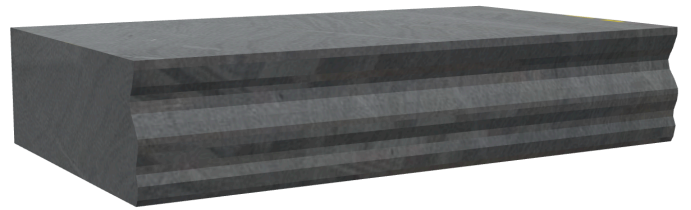

**SUMMIT
STONEWORKS**

**Edge
Catalog**

Standard Edge Profiles

Eased Edge

3/4" Radius

1/4" Radius

1/2" Radius

3/8" Bevel

Waterfall

Upgraded Edge Profiles

Bullnose

Mitered

Ogee

Chiseled

Dupont Edge

Laminated